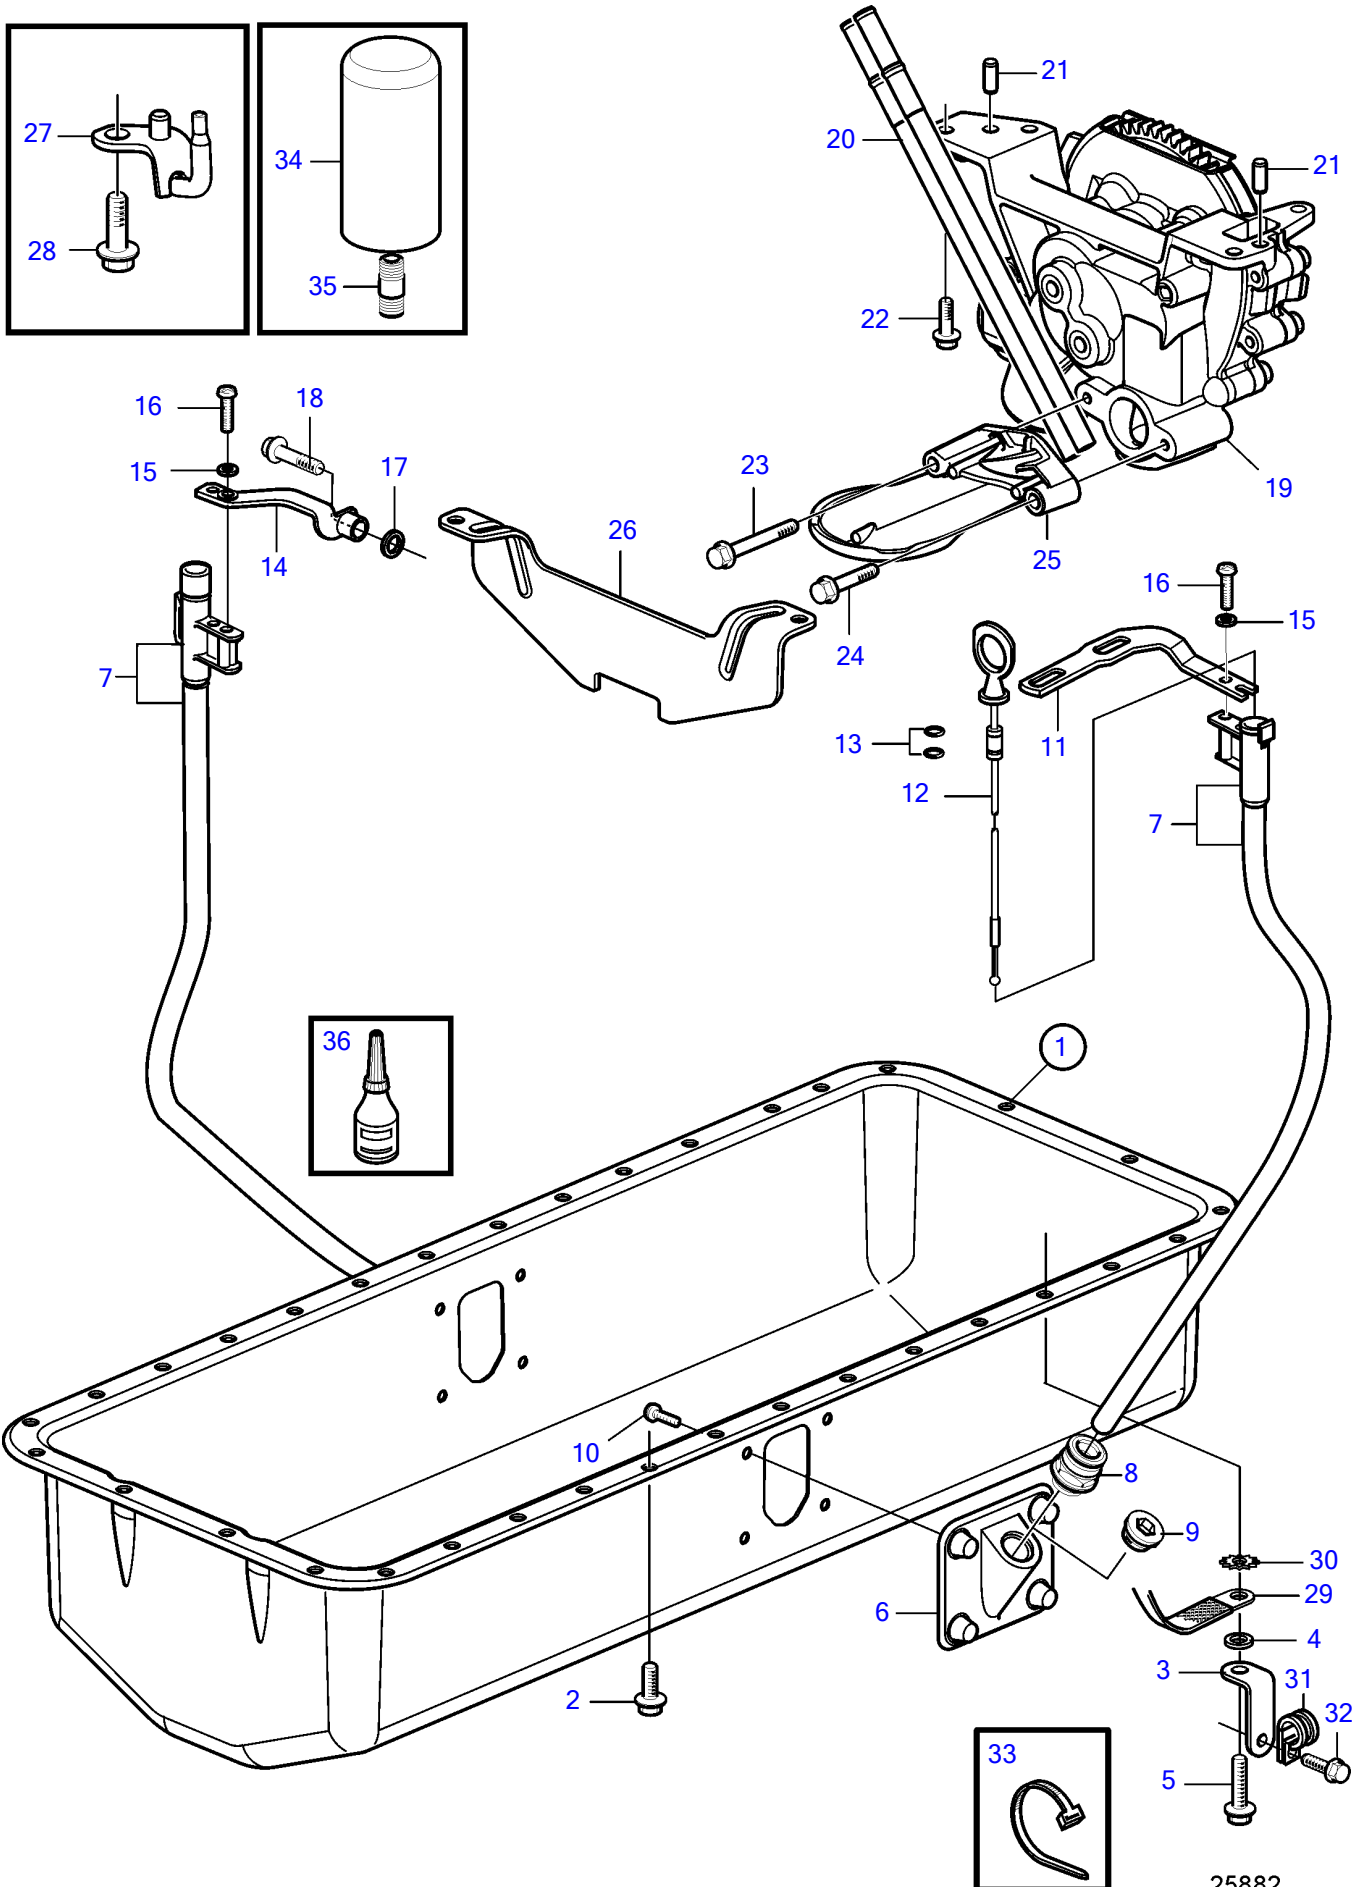

D6-280A-A, D6-280A-B, D6-280I-A, D6-280I-B, D6-310I-A, D6-310A-A, D6-310A-B, D6-310D-B, D6-310I-B, D6-350A-A, D6-370A-B, D6-370D-B, D6-370I-A, D6-370I-B, D6-435D-A, D6-435I-A

D6-280A-A, D6-280A-B, D6-280I-A, D6-280I-B, D6-310I-A, D6-310A-A, D6-310A-B, D6-310D-B, D6-310I-B, D6-350A-A, D6-370A-B, D6-370D-B, D6-370I-A, D6-370I-B, D6-435D-A, D6-435I-A

REF	PART NO.	QTY	DESCRIPTION	SEE SEC.	NOTES
1	3582792	1	Sump		
2	946440	29	Flange screw		
3	3584088	5	Angle bracket		
4	941744	5	Washer		
5	946173	4	Flange screw		
6	3886957	1	Pipe retainer		
7	3593955	1	Pipe		
8	3886951	1	Nipple		
9	3886953	1	Plug		
10	969420	8	6 point socket screw		
11	21226128	1	Bracket		Alt
12	3594848	1	Kit		
13	949187	2	• O-ring		
14	3584458	1	Bracket		Alt
15	960138	1	Washer		
16	975378	1	6 point socket screw		
17	191172	1	Washer		
18	947760	1	Flange screw		
19	3582667	1	Oil pump		
			•	6479	
20	3583465	2	Drain pipe		
21	950564	2	Pin		
22	946173	4	Flange screw		
23	965181	1	Flange screw		L=70mm
24	973924	1	Flange screw		L=50mm
25	3583127	1	Oil strainer		
26	3582791	1	Baffle plate		
27	3883144	6	Piston cooling jet		
28	3583804	6	Flange screw		
29	968048	1	Chassis ground cable		Sump-alternator.
30	942767	1	Toothed washer		
31	961664	1	Hose clamp		
32	945444	1	Flange screw		
33	948211	1	Cable tie		
34	21632901	1	Oil filter	6719	
	3582732	1	Oil filter	6719	
35	423067	1	Nipple	6719	
	3583695	1	Nipple	6719	
36	888661	X	Adhesive		300ml